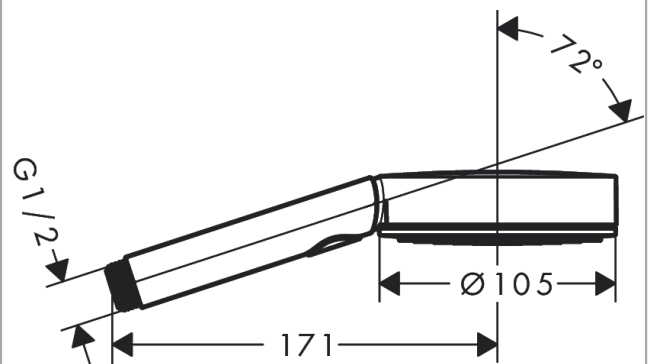

Pulsify Select S

Hand shower 105 3jet Relaxation

Surfaces: **Matt Black** Article Number: **24110670**

Description

product features

- shower head size: 105 mm
- spray type: PowderRain, IntenseRain, Massage spray
- convenient diversion via Select button
- spray disc surface: graphite
- maximum flow rate at 3 bar: 11,4 l/min
- flow rate PowderRain spray (at 3 bar): 11,4 l/min
- flow rate massage spray (at 3 bar): 9 l/min
- flow rate IntenseRain spray (at 3 bar): 11,4 l/min
- minimum flow pressure: 0,9 bar
- with internal water conduction
- rinseable sieve insert
- connection thread G 1/2
- connection dimension: DN15
- suitable for continuous flow water heaters

Technology

Design awards

reddot winner 2021

Product image

Scale drawing

Pulsify Select S
Hand shower 105 3jet Relaxation
 Surfaces: **Matt Black** Article Number: **24110670**

Flowchart

The consumption was measured in combination with the appropriate fittings (thermostat/mixer/in-wall valve) to reflect actual application in practice.