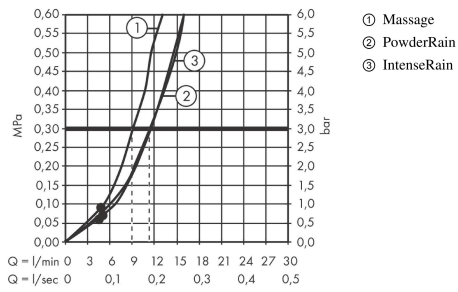

Pulsify Select S

Hand shower 105 3jet Relaxation

Surfaces: **Matt Black** Article Number: **24110670**

Description

product features

- shower head size: 105 mm
- spray type: PowderRain, IntenseRain, Massage spray
- convenient diversion via Select button
- spray disc surface: graphite
- maximum flow rate at 3 bar: 11,4 l/min
- flow rate PowderRain spray (at 3 bar): 11,4 l/min
- flow rate massage spray (at 3 bar): 9 l/min
- flow rate IntenseRain spray (at 3 bar): 11,4 l/min
- minimum flow pressure: 0,9 bar
- with internal water conduction
- rinseable sieve insert
- connection thread G 1/2
- connection dimension: DN15
- suitable for continuous flow water heaters

Technology

Design awards

reddot winner 2021

Product image

Scale drawing

Pulsify Select S
Hand shower 105 3jet Relaxation
 Surfaces: **Matt Black** Article Number: **24110670**

Flowchart

The consumption was measured in combination with the appropriate fittings (thermostat/mixer/in-wall valve) to reflect actual application in practice.